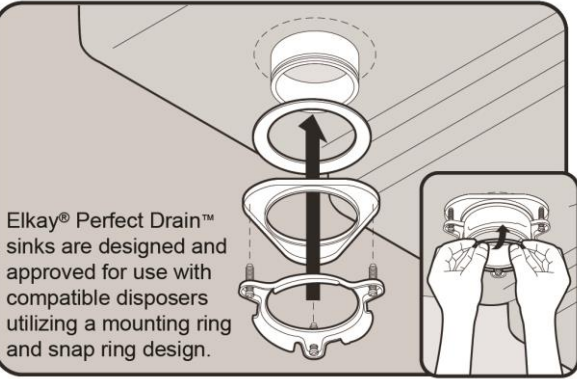

Installation Profile:

Optional Accessories		
LKWBG1316SS	Elkay Stainless Steel 12-1/2" x 15" x 1" Bottom Grid Spec Sheet (PDF)	
CB1613	Elkay Hardwood 16-3/4" x 13-1/2" x 1" Cutting Board Spec Sheet (PDF)	
CB1713	Elkay Hardwood 13-1/2" x 17" x 1" Cutting Board Spec Sheet (PDF)	
CBS1316	Elkay Hardwood 14-1/2" x 17" x 3/4" Cutting Board Spec Sheet (PDF)	
LKDS35	Elkay 3-1/2" Garbage Disposal Stopper / Strainer for use with Perfect Drain-Satin Finish Spec Sheet (PDF)	
LKDS99	Elkay 3-1/2" Garbage Disposal Stopper / Strainer for use with Perfect Drain-Chrome Polished Stainless Steel Spec Sheet (PDF)	

In keeping with our policy of continuing product improvement, Elkay reserves the right to change product specifications without notice. Please visit elkay.com for the most current version of Elkay product specification sheets. This specification describes an Elkay product with design, quality, and functional benefits to the user. When making a comparison of other producers' offerings, be certain these features are not overlooked.