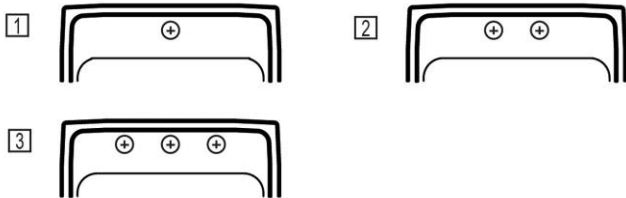

Elkay Lustertone™ Classic Stainless Steel 19-1/2" x 19" x 10-1/8", Single Bowl Drop-in Laundry Sink w/Perfect Drain. Sink is manufactured from 18 gauge 304 Stainless Steel with a Lustrous Satin finish, Center drain placement, and Sides and Bottom pads.

Installation Type:	Drop-in
Material:	304 Stainless Steel
Special Features:	Perfect Drain
Finish:	Lustrous Satin
Gauge:	18
Sound Deadening:	Sides and Bottom pads
Number of Bowls:	1
Sink Dimensions:	19-1/2" x 19" x 11-5/8"
Bowl 1 Dimensions:	16" x 13-1/2" x 10"
Drain Size:	3-3/8" (86mm)
Drain Location:	Center
Minimum Cabinet Size:	24"
Mounting Hardware:	Part # 64090012 included for countertops up to 3/4" (19mm) thick
Template Included:	No
Cutout Template #:	1000001259

Template is available for download at [elkay.com](#). CAD software will be required to open the template.

Cutout Dimensions for Drop-in Installation:

18-7/8" x 18-3/8" (479mm x 467mm) with 1-1/2" (38mm) corner radius

Perfect Drain: Seamlessly welded stainless steel collar eliminates the gap between a traditional drain and the sink for a sanitary and gap free installation. Select garbage disposers can be installed on either sink bowl for user convenience. Please see our Garbage Disposer Compatibility Guide. Patent Nos US9057185B2, US9783968B2, US10519637B2, US10626586B2, and US11053671B2.

Hole Drilling Configurations:

1-1/2" (38mm) Diameter Faucet Holes on 4" (102mm) Centers

PART: _____ QTY: _____
PROJECT: _____
CONTACT: _____
DATE: _____
NOTES: _____
APPROVAL: _____