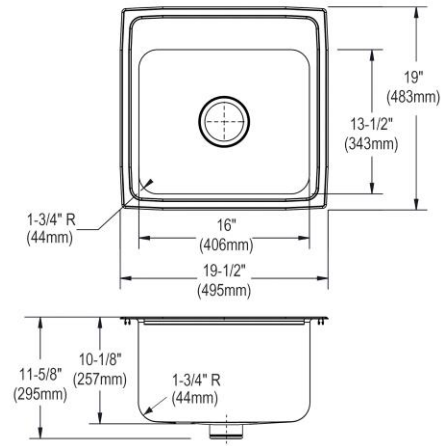

Included with Product: One LKPD1 Perfect Drain and strainer.

A Century of Tradition and Quality. For more than 100 years, Elkay has been making innovative products and providing exceptional customer care. We take pride in offering plumbing products that make life easier, inspire change and leave the world a better place.

Product Compliance: ASME A112.19.3/CSA B45.4
Buy American Act
Accessory: ASME A112.18.2/CSA B125.2

Sinks are listed by IAPMO® as meeting the applicable requirements of the Uniform Plumbing Code®, International Plumbing Code®, and National Plumbing Code of Canada.

- [Clean and Care Manual (PDF)](#)
- [Installation Instructions (PDF) - 1000005236](#)
- [Installation Instructions (PDF) - 74180289 Disposer](#)
- [Installation Instructions (PDF) - 74180340-USA Drain](#)
- [Installation Instructions (PDF) - Garbage Disposer Compatibility Guide](#)
- [Warranty (PDF)](#)