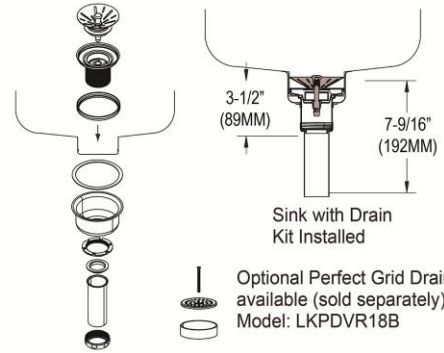

Installation Profile:

Optional Accessories		
LKWBG1316SS	Elkay Stainless Steel 12-1/2" x 15" x 1" Bottom Grid Spec Sheet (PDF)	
CB1613	Elkay Hardwood 16-3/4" x 13-1/2" x 1" Cutting Board Spec Sheet (PDF)	
CB1713	Elkay Hardwood 13-1/2" x 17" x 1" Cutting Board Spec Sheet (PDF)	
CBS1316	Elkay Hardwood 14-1/2" x 17" x 3/4" Cutting Board Spec Sheet (PDF)	
LKDS35	Elkay 3-1/2" Garbage Disposal Stopper / Strainer for use with Perfect Drain-Satin Finish Spec Sheet (PDF)	
LKDS99	Elkay 3-1/2" Garbage Disposal Stopper / Strainer for use with Perfect Drain-Chrome Polished Stainless Steel Spec Sheet (PDF)	

In keeping with our policy of continuing product improvement, Elkay reserves the right to change product specifications without notice. Please visit elkay.com for the most current version of Elkay product specification sheets. This specification describes an Elkay product with design, quality, and functional benefits to the user. When making a comparison of other producers' offerings, be certain these features are not overlooked.